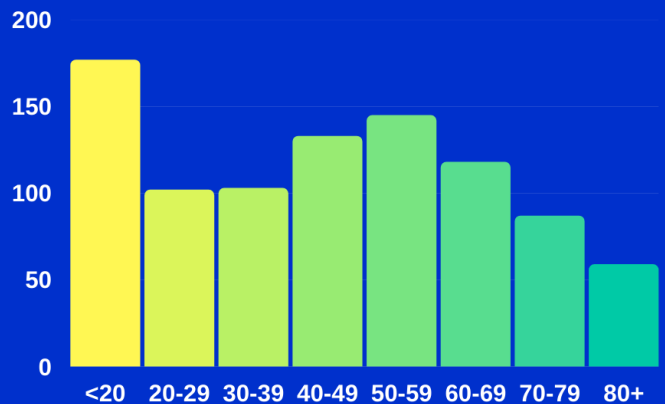

COVID-19 UPDATE 10/26/20 5:00 PM: Twenty-two new lab-confirmed cases in Perry County, MO since 10/23 update. Seventeen additional recoveries.

New cases 10/24: 9 lab-confirmed cases
New cases 10/25: 11 lab-confirmed cases
New cases 10/26: 2 lab-confirmed cases

Active Cases: 46

For the most up to date Missouri data, visit:

<https://health.mo.gov/living/healthcondiseases/communicable/novel-coronavirus>

COVID-19 Update: 10.26.20

Total Cases: 924

Cases by Age :

Mode of Transmission: