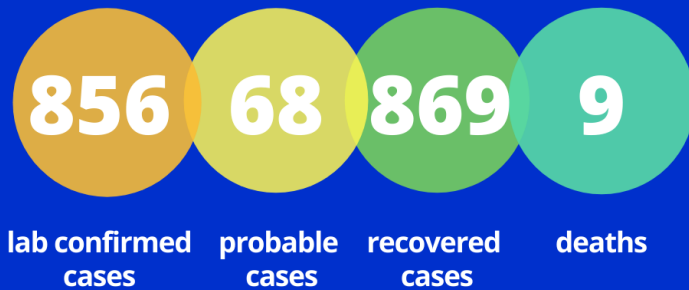

COVID-19 UPDATE 10/26/20 5:00 PM: Twenty-two new lab-confirmed cases in Perry County, MO since 10/23 update. Seventeen additional recoveries.

New cases 10/24: 9 lab-confirmed cases
New cases 10/25: 11 lab-confirmed cases
New cases 10/26: 2 lab-confirmed cases

Active Cases: 46

For the most up to date Missouri data, visit:

<https://health.mo.gov/living/healthcondiseases/communicable/novel-coronavirus>

COVID-19 Update: 10.26.20

Total Cases: 924

Cases by Age :

Mode of Transmission: