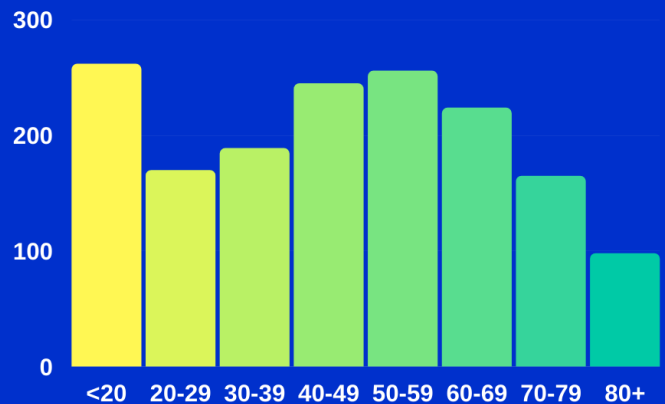

COVID-19 UPDATE 11/20/20 8:30 AM: 73 new lab-confirmed cases and 11 new probable cases in Perry County, MO since 11/18 update. 66 additional recoveries.

New cases 11/18: 28 lab-confirmed cases and 6 probable cases  
New cases 11/19: 45 lab-confirmed cases and 5 probable cases

Active Cases: 265

For the most up to date Missouri data, visit: <https://showmestrong.mo.gov/data/public-health/>

# COVID-19 Update: 11.20.20

## Cases by Age :