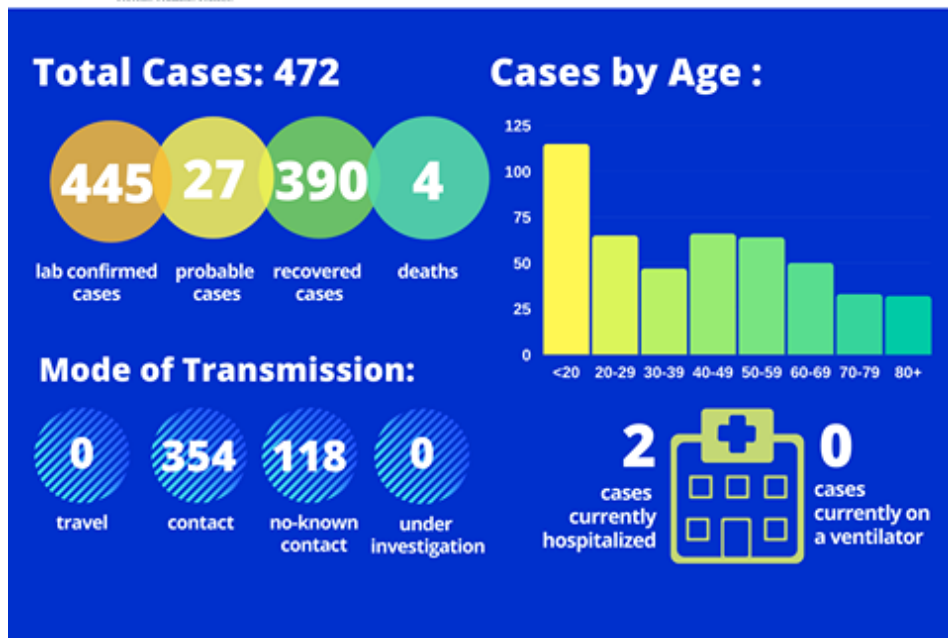

COVID-19 UPDATE 09/04/20 6:15 PM:

Twenty new lab-confirmed cases in Perry County, MO since 09/02 update. Forty-four additional recoveries.

New cases 9/3: 6 lab-confirmed cases and two probable

New cases 9/4: 10 lab-confirmed cases and two probable

Active Cases: 78

For the most up to date Missouri data, visit:

<https://health.mo.gov/.../heal.../communicable/novel-coronavirus>

COVID-19 Update: 09.04.20

COVID-19 ALERT LEVEL PERRY COUNTY, MO

Daily Change in Case Status: