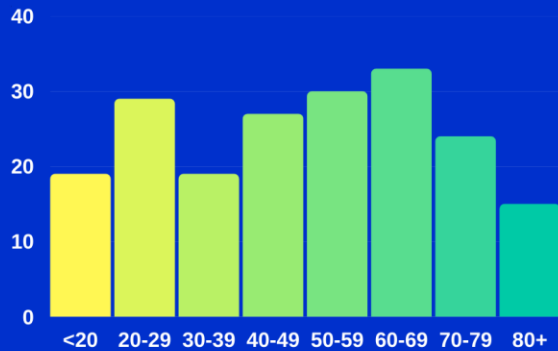

Active Cases: 9

For the most up to date Missouri data, visit:

<https://health.mo.gov/.../hea.../communicable/novel-coronavirus/>

COVID-19 Update: 07.29.20

Total Cases: 196

Cases by Age :

Mode of Transmission: