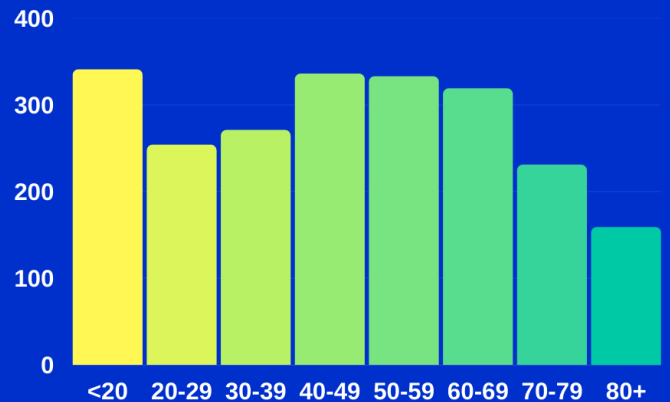

COVID-19 UPDATE 01/11/21 10:30 AM: 17 new lab-confirmed cases and 2 new probable cases in Perry County, MO since 01/08 update. 17 additional recoveries.

New cases 01/08: 9 lab-confirmed cases and 1 probable case
New cases 01/09: 5 lab-confirmed cases and 1 probable case
New cases 01/10: 3 lab-confirmed cases

Active Cases: 78

For the most up to date Missouri data, visit: <https://showmestrong.mo.gov/data/public-health/>

COVID-19 Update: 01.11.21

Total Cases: 2,244

Cases by Age :

Mode of Transmission:

COVID-19 ALERT LEVEL