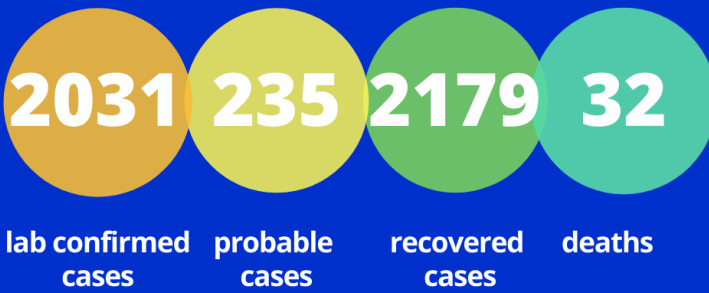

COVID-19 UPDATE 01/15/21 10:30 AM: 11 new lab-confirmed cases and 3 new probable cases in Perry County, MO since 01/13 update. 27 additional recoveries.

New cases 01/13: 3 lab-confirmed cases and 2 probable case
New cases 01/14: 2 lab-confirmed cases and 1 probable case

Active Cases: 55

For the most up to date Missouri data, visit: <https://showmestrong.mo.gov/data/public-health/>

COVID-19 Update: 01.15.21

Total Cases: 2,266

Cases by Age :

Mode of Transmission:

COVID-19 ALERT LEVEL