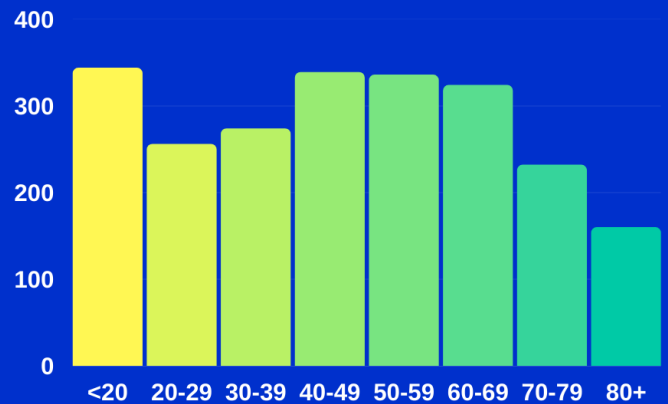

COVID-19 UPDATE 01/15/21 10:30 AM: 11 new lab-confirmed cases and 3 new probable cases in Perry County, MO since 01/13 update. 27 additional recoveries.

New cases 01/13: 3 lab-confirmed cases and 2 probable case
New cases 01/14: 2 lab-confirmed cases and 1 probable case

Active Cases: 55

For the most up to date Missouri data, visit: <https://showmestrong.mo.gov/data/public-health/>

COVID-19 Update: 01.15.21

Total Cases: 2,266

Cases by Age :

Mode of Transmission:

COVID-19 ALERT LEVEL