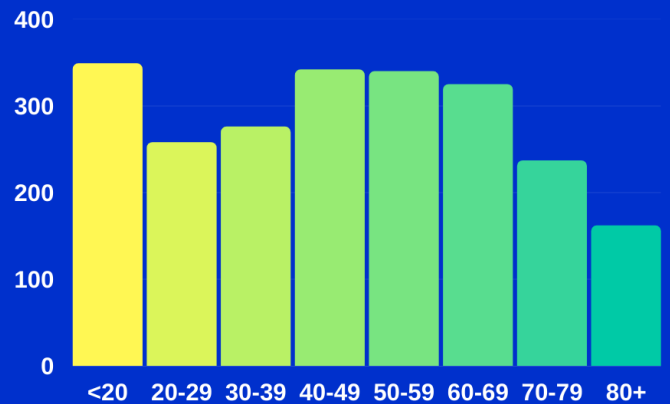

Active Cases: 34

For the most up to date Missouri data, visit: <https://showmestrong.mo.gov/data/public-health/>

## Cases by Age :