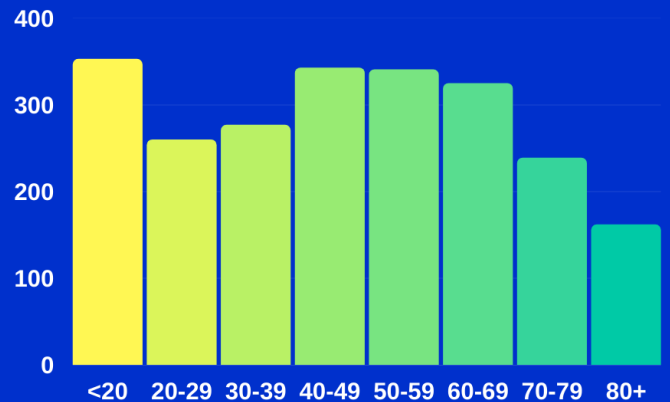

Active Cases: 34

For the most up to date Missouri data, visit: <https://showmestrong.mo.gov/data/public-health/>

COVID-19 Update: 01.25.21

Total Cases: 2,300

Cases by Age :

Mode of Transmission:

COVID-19 ALERT LEVEL