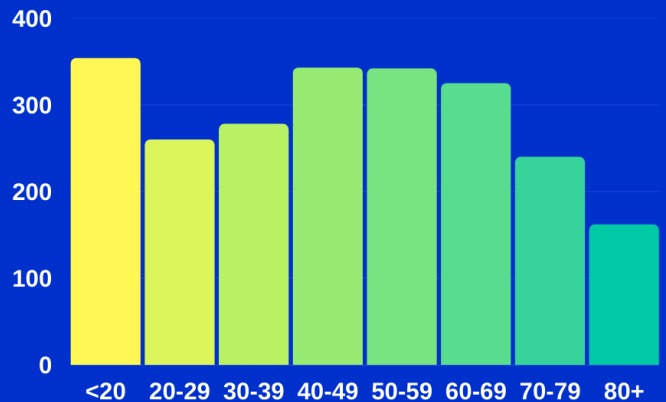

Active Cases: 29

For the most up to date Missouri data, visit: <https://showmestrong.mo.gov/data/public-health/>

COVID-19 Update: 01.27.21

Total Cases: 2,304

Cases by Age :

Mode of Transmission:

COVID-19 ALERT LEVEL