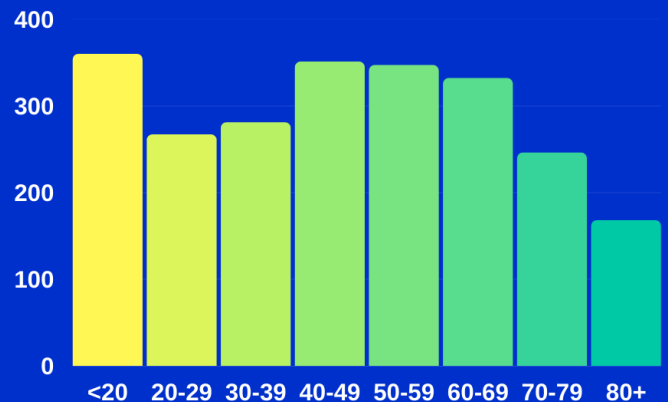

Cases by Age :