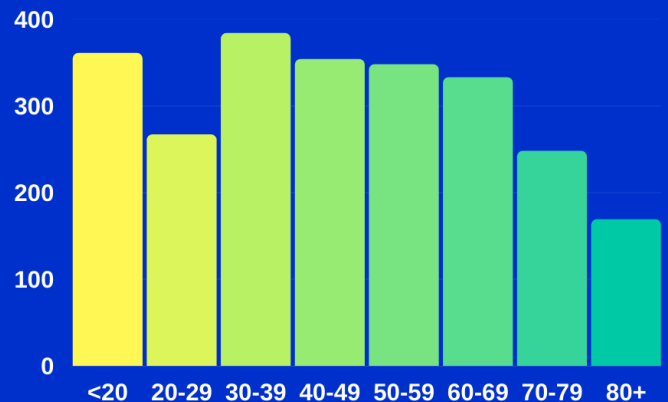

Active Cases: 26

For the most up to date Missouri data, visit: <https://showmestrong.mo.gov/data/public-health/>

COVID-19 Update: 02.22.21

Total Cases: 2,364

Cases by Age :

Mode of Transmission:

COVID-19 ALERT LEVEL