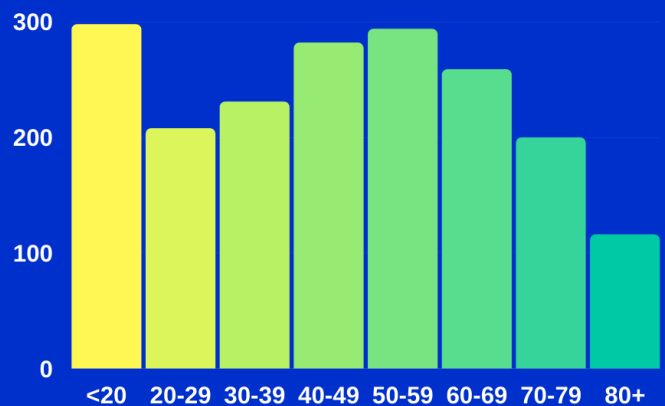

Active Cases: 87

For the most up to date Missouri data, visit: <https://showmestrong.mo.gov/data/public-health/>

## Cases by Age :