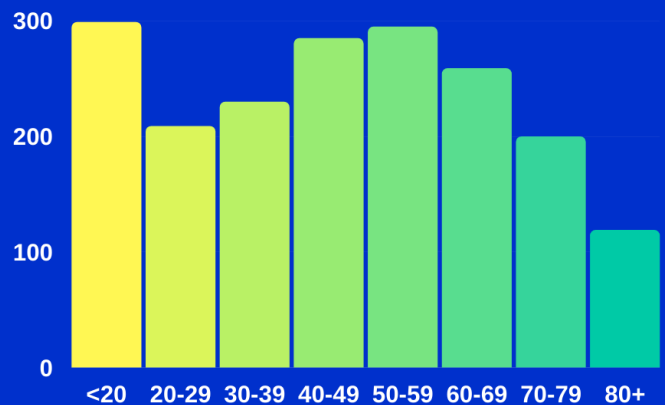

Cases by Age :