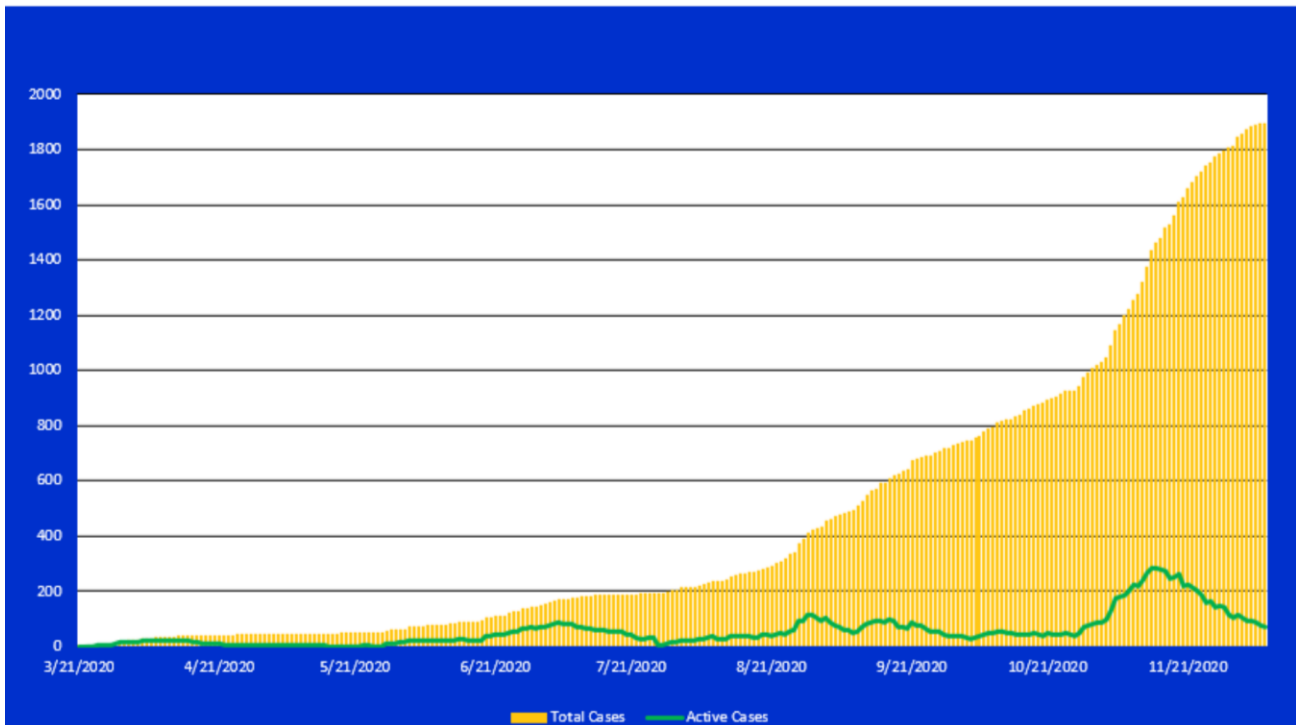

COVID-19 UPDATE 12/9/20 8:00 AM: 4 new lab-confirmed cases and 4 new probable cases in Perry County, MO since 12/7 update. 23 additional recoveries.

New cases 12/7: 3 lab-confirmed cases
New cases 12/8: 1 lab-confirmed cases and 4 probable cases

Active Cases: 72

One individual previously under investigation is not a Perry County case. Numbers in today's update reflects these changes.

For the most up to date Missouri data, visit: <https://showmestrong.mo.gov/data/public-health/>

COVID-19 Update: 12.09.20

Total Cases: 1,896

Cases by Age :

Mode of Transmission:

COVID-19 ALERT LEVEL

PERRY COUNTY, MO

Daily Change in Case Status:

This chart shows the daily number of total cases (represented by the orange bars) and the daily number of active cases (represented by the green line).